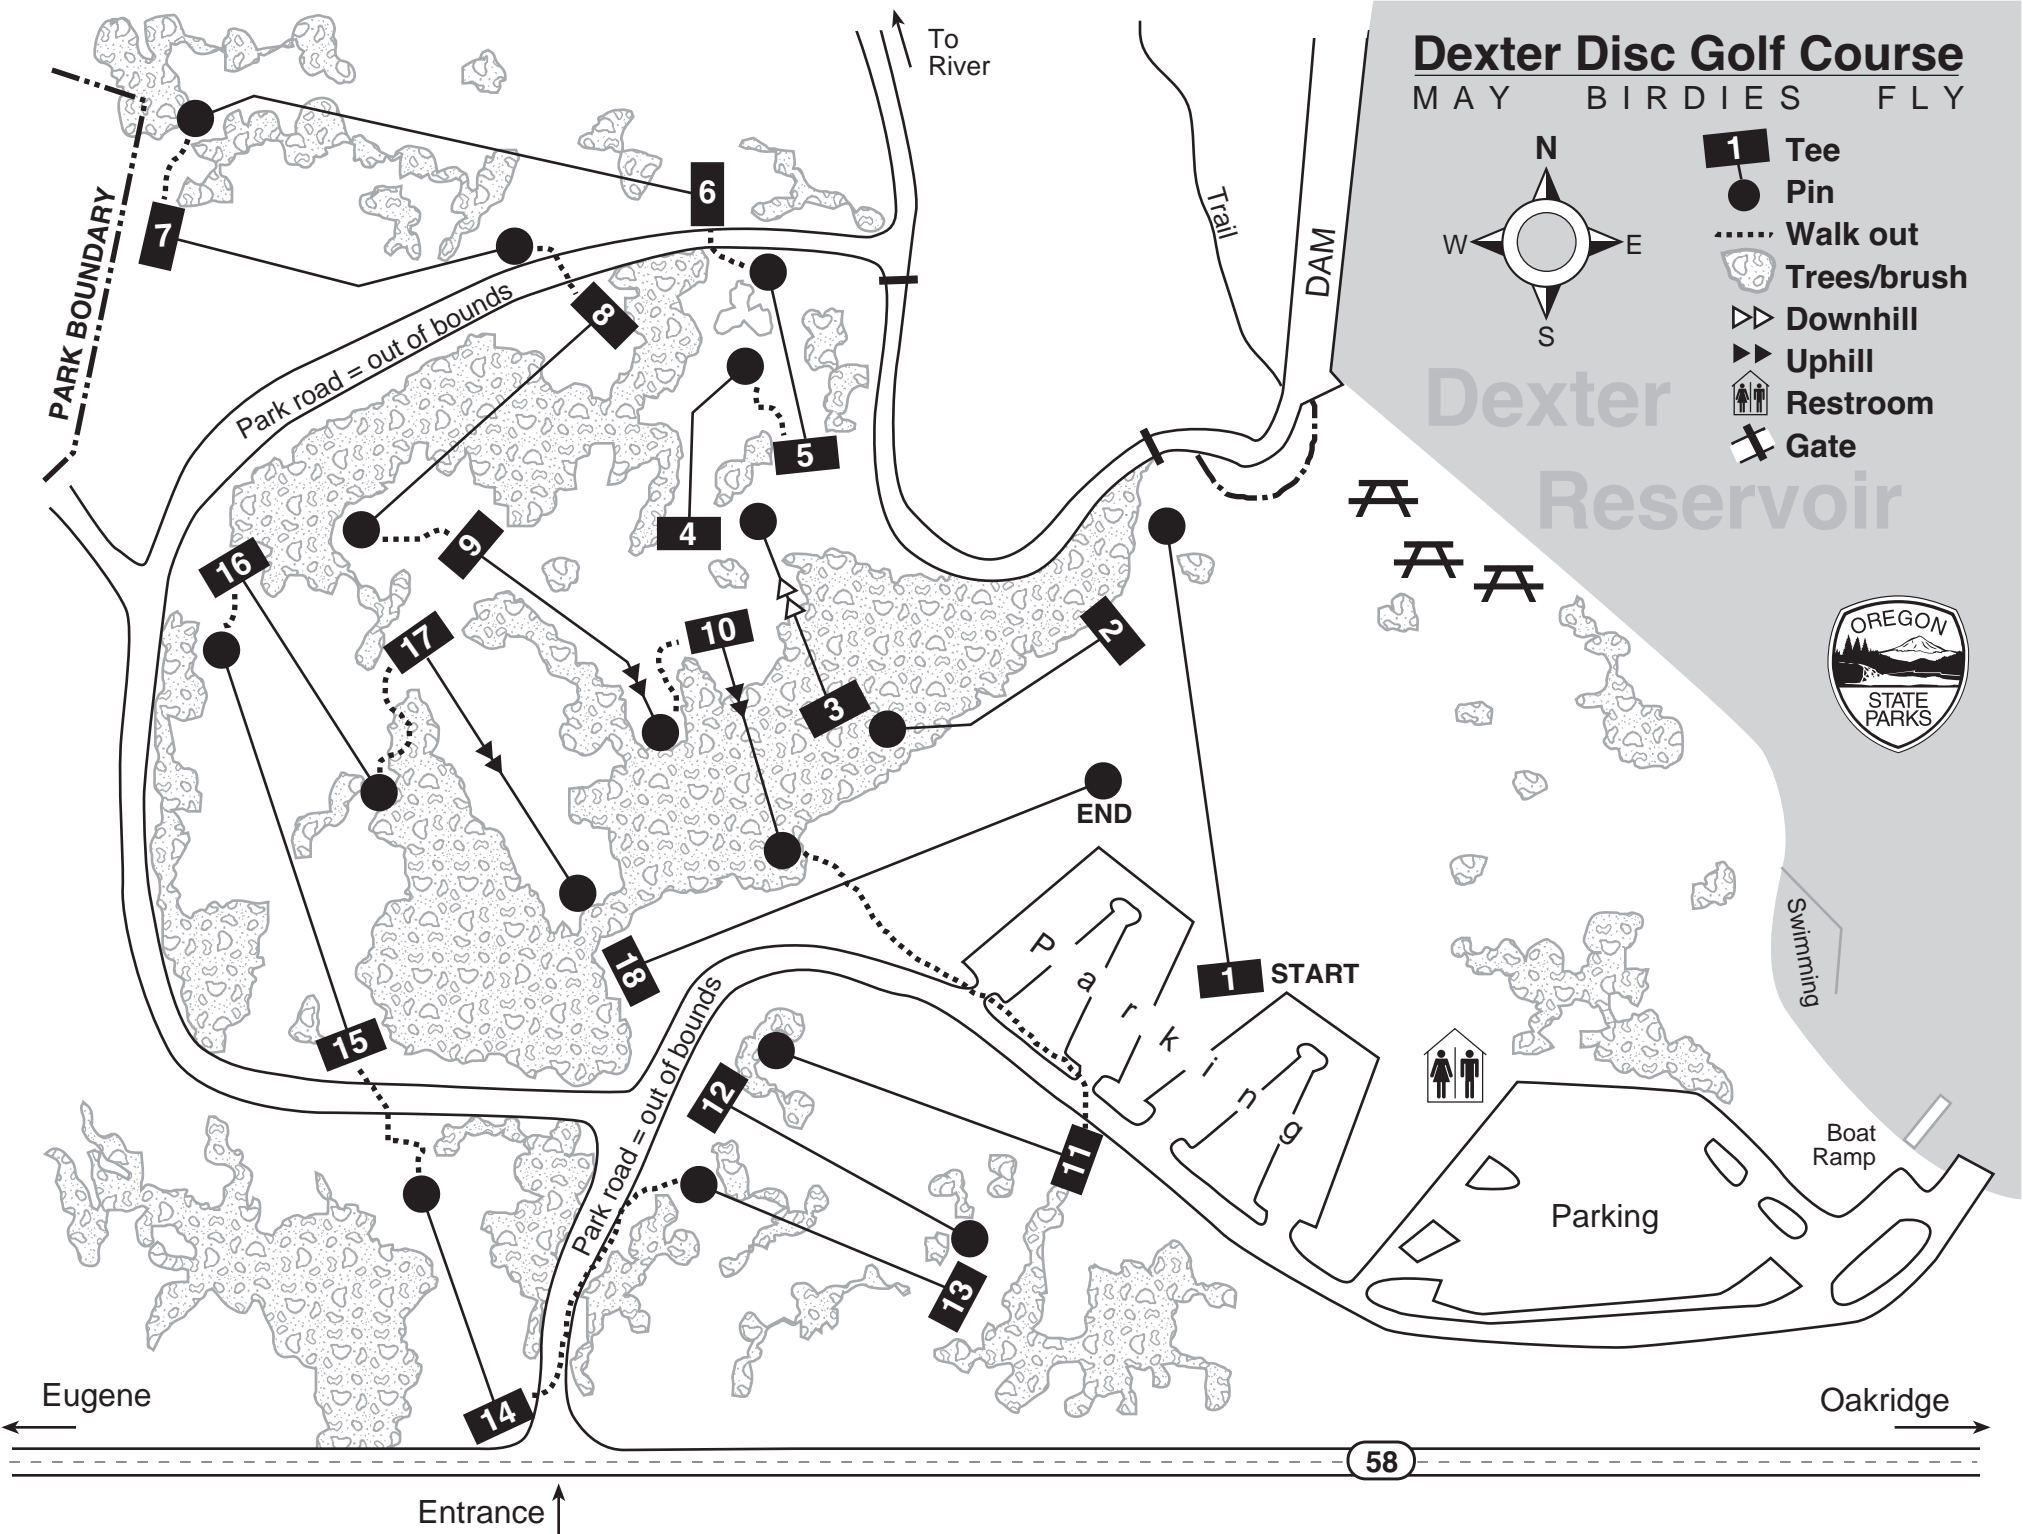

Dexter Disc Golf Course

MAY BIRDIES FLY

- 1** Tee
- Pin
- ⋯ Walk out
- 🌳 Trees/brush
- ▷ Downhill
- ◁ Uphill
- 🚻 Restroom
- ⚡ Gate

Dexter Reservoir

Dexter State Park Disc Golf Course

Hole ▶	1	2	3	4	5	6	7	8	9	FRONT	10	11	12	13	14	15	16	17	18	BACK	TOTAL	
Length ▶	405	237	225	204	258	486	372	336	246	2769	201	351	303	219	249	372	288	285	525	2793	5562	
Players Par ▶	3	3	3	3	3	3	3	3	3	27	3	3	3	3	3	3	3	3	3	27	54	
1																						
2																						
3																						
4																						
5																						
6																						

Hole ▶	1	2	3	4	5	6	7	8	9	FRONT	10	11	12	13	14	15	16	17	18	BACK	TOTAL	
Length ▶	405	237	225	204	258	486	372	336	246	2769	201	351	303	219	249	372	288	285	525	2793	5562	
Players Par ▶	3	3	3	3	3	3	3	3	3	27	3	3	3	3	3	3	3	3	3	27	54	
1																						
2																						
3																						
4																						
5																						
6																						

Text here acknowledging partnership between the club and OPRD. List club phone, address, website and key contact. List any nearby businesses that support the course with cash, labor or by selling disc golf supplies.

Please don't litter